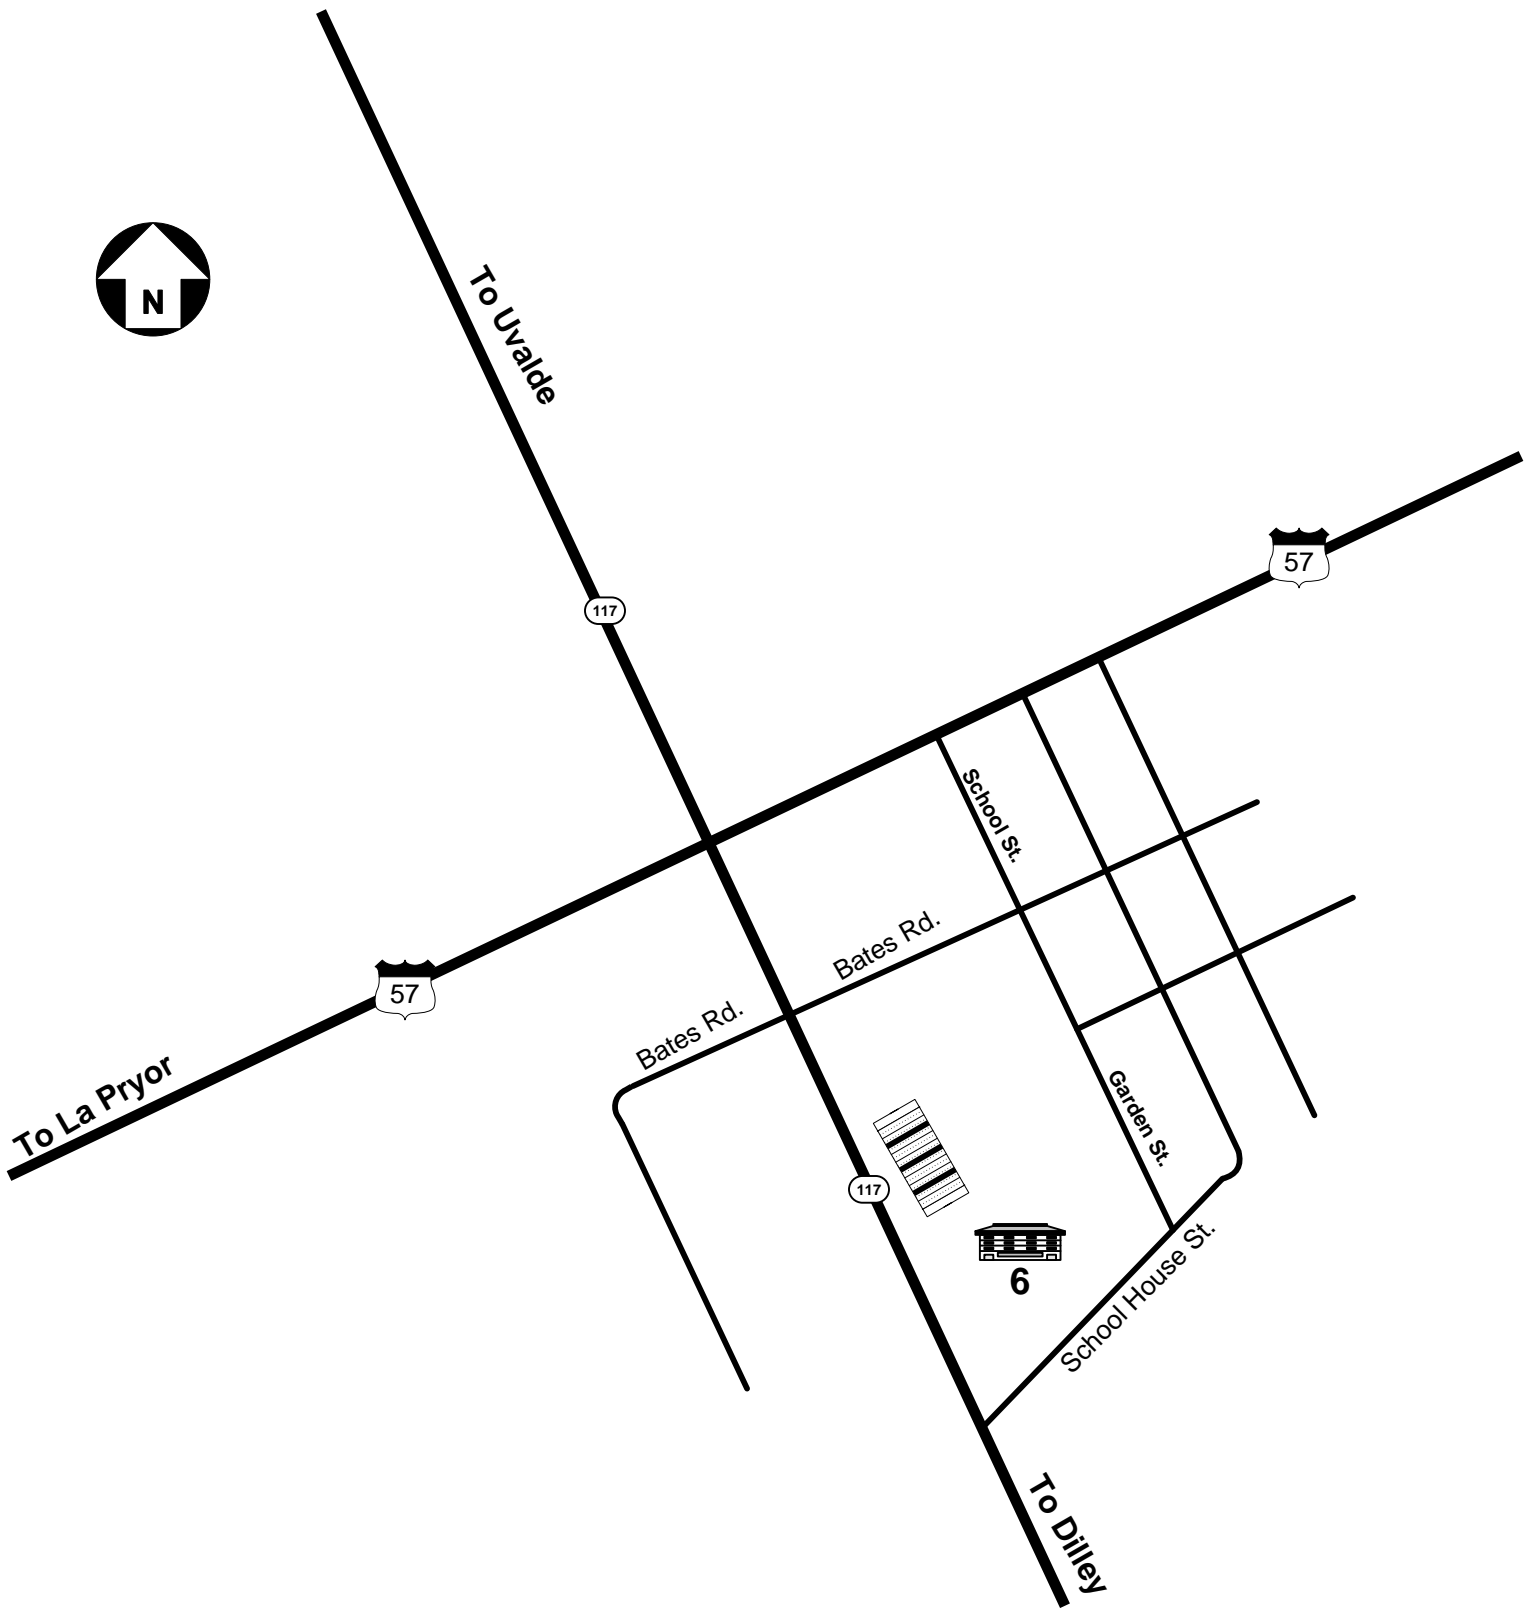

UCISD Campuses and Offices

- 1. Central Office – 1000 N. Getty
- 2. Bus Barn -- N. Camp
- 3. AEP – 537 Oppenhiemer St.
- 4. Anthon Elementary – 224 Benson Rd.
- 5. Batesville School – Hwy 117 (Map Page 2)
- 6. Benson Elementary – 901 Dean St.
- 7. Dalton Elementary – 600 N. 4th Street
- 8. West Garden Student Services
New Hope Day Care
129 Goldbeck St.
- 9. Flores Elementary – 901 N. Getty
- 10. Uvalde Honey Bowl
- 11. Robb Elementary – 715 Old Carrizo Rd.
Migrant Services
Parenting
- 12. Soccer/Softball Fields
- 13. Technology Center – N. Camp
- 14. Uvalde Jr. High – 614 Studer St.
- 15. Uvalde High School – #1 Coyote Trail
- 16. Excel Academy – #2 Coyote Trail

UCISD Campuses
6. Batesville School