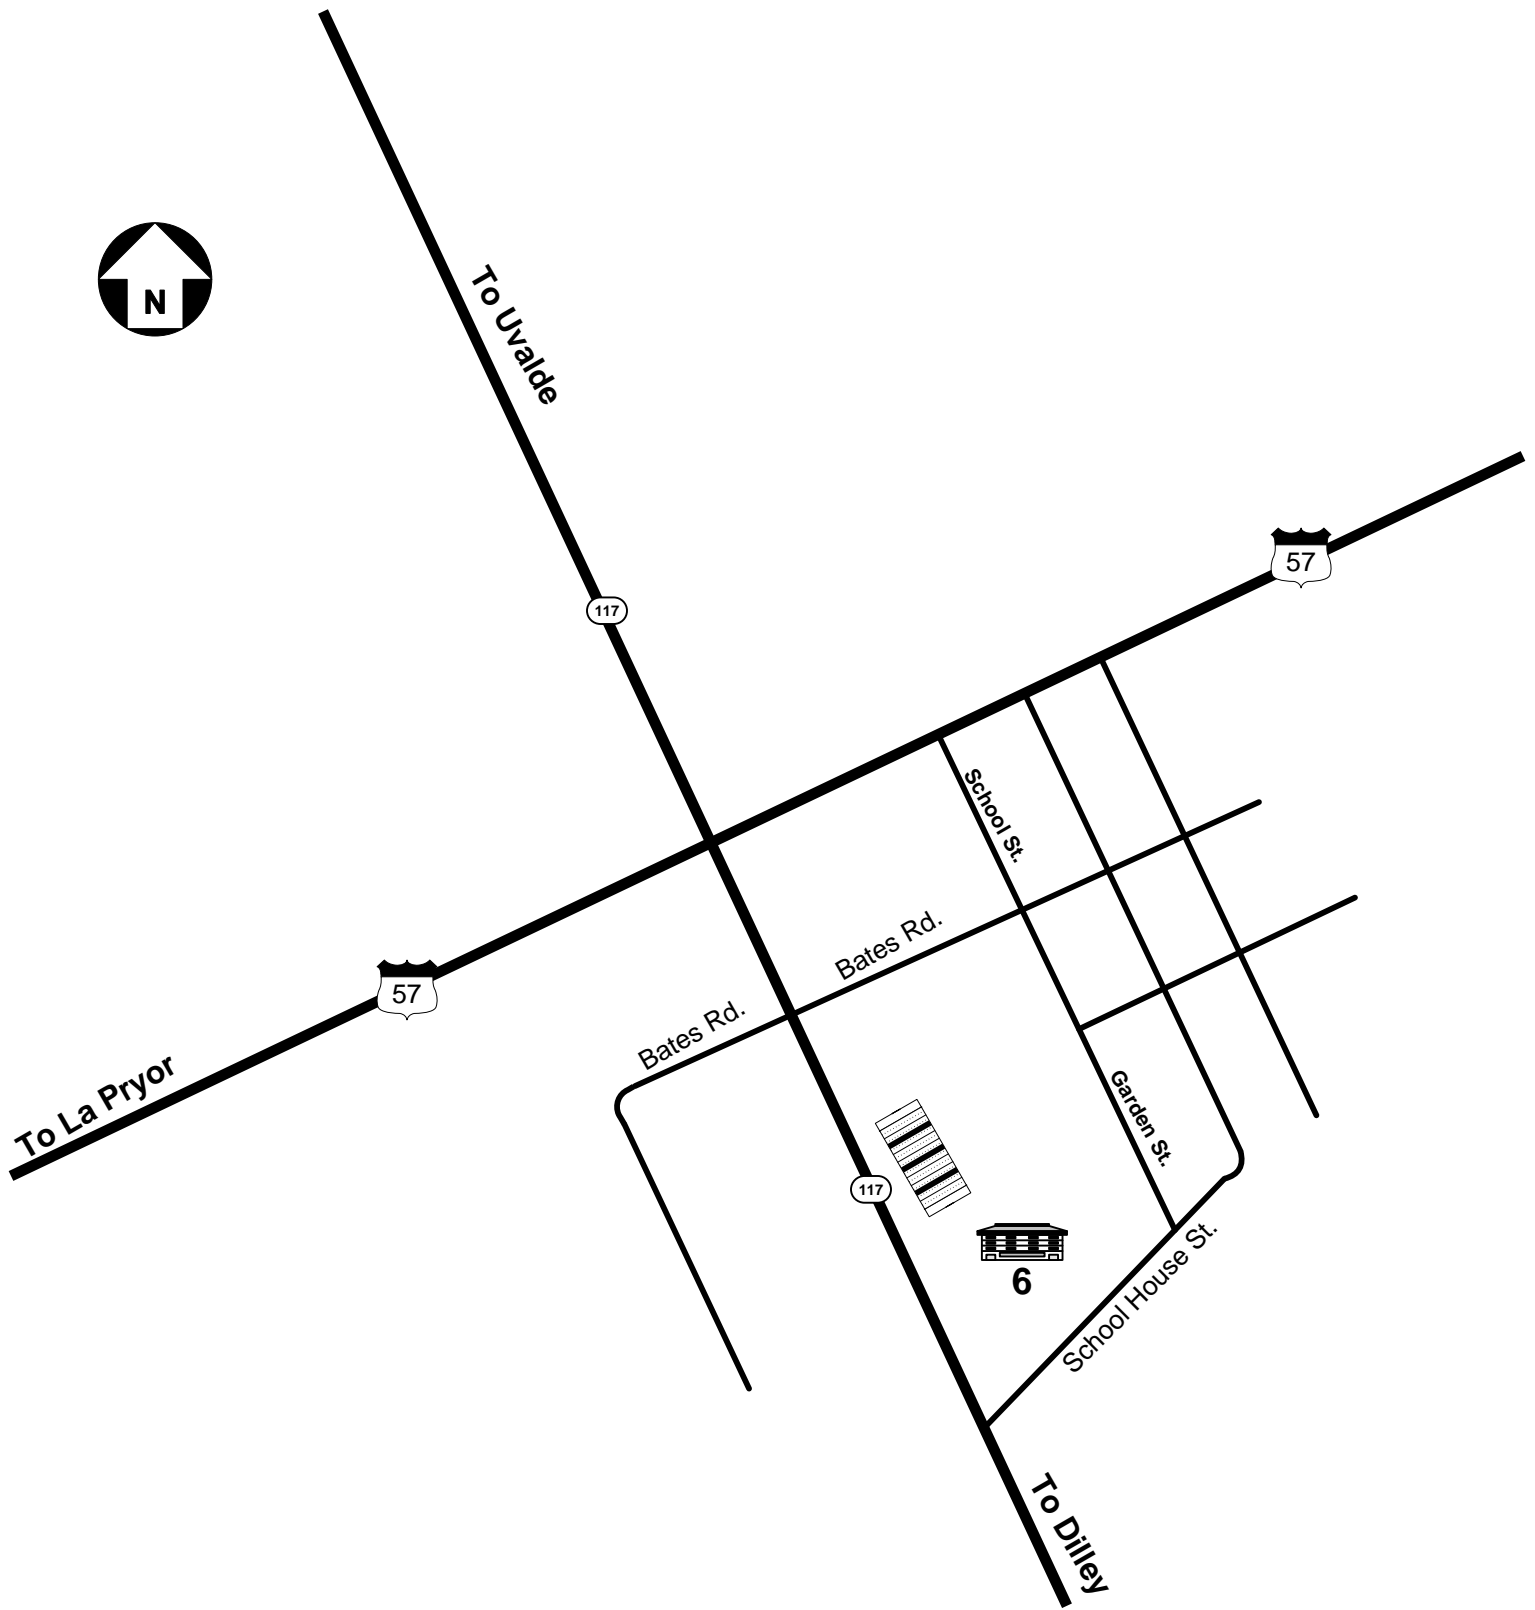

UCISD Campuses and Offices

- 1. Central Office – N. Getty
- 2. Bus Barn -- N. Camp
- 3. AEP – Oppenhiemer St.
- 4. Anthon Elementary – Benson Rd.
- 5. Batesville School – Hwy 117 (Map Page 2)
- 6. Benson Elementary – Dean St.
- 7. Dalton Elementary – 4th Street
- 8. West Garden Student Services – Goldbeck St.
New Hope Day Care
- 9. Flores Elementary – N. Getty
- 10. Uvalde Honey Bowl
- 11. Robb Elementary – Old Carrizo Rd.
Migrant Services
Parenting
- 12. Soccer/Softball Fields
- 13. Technology Center – N. Camp
- 14. Uvalde Jr. High – Studer St.
- 15. Uvalde High School – Coyote Trail
- 16. Excel Academy – Coyote Trail

UCISD Campuses
6. Batesville School